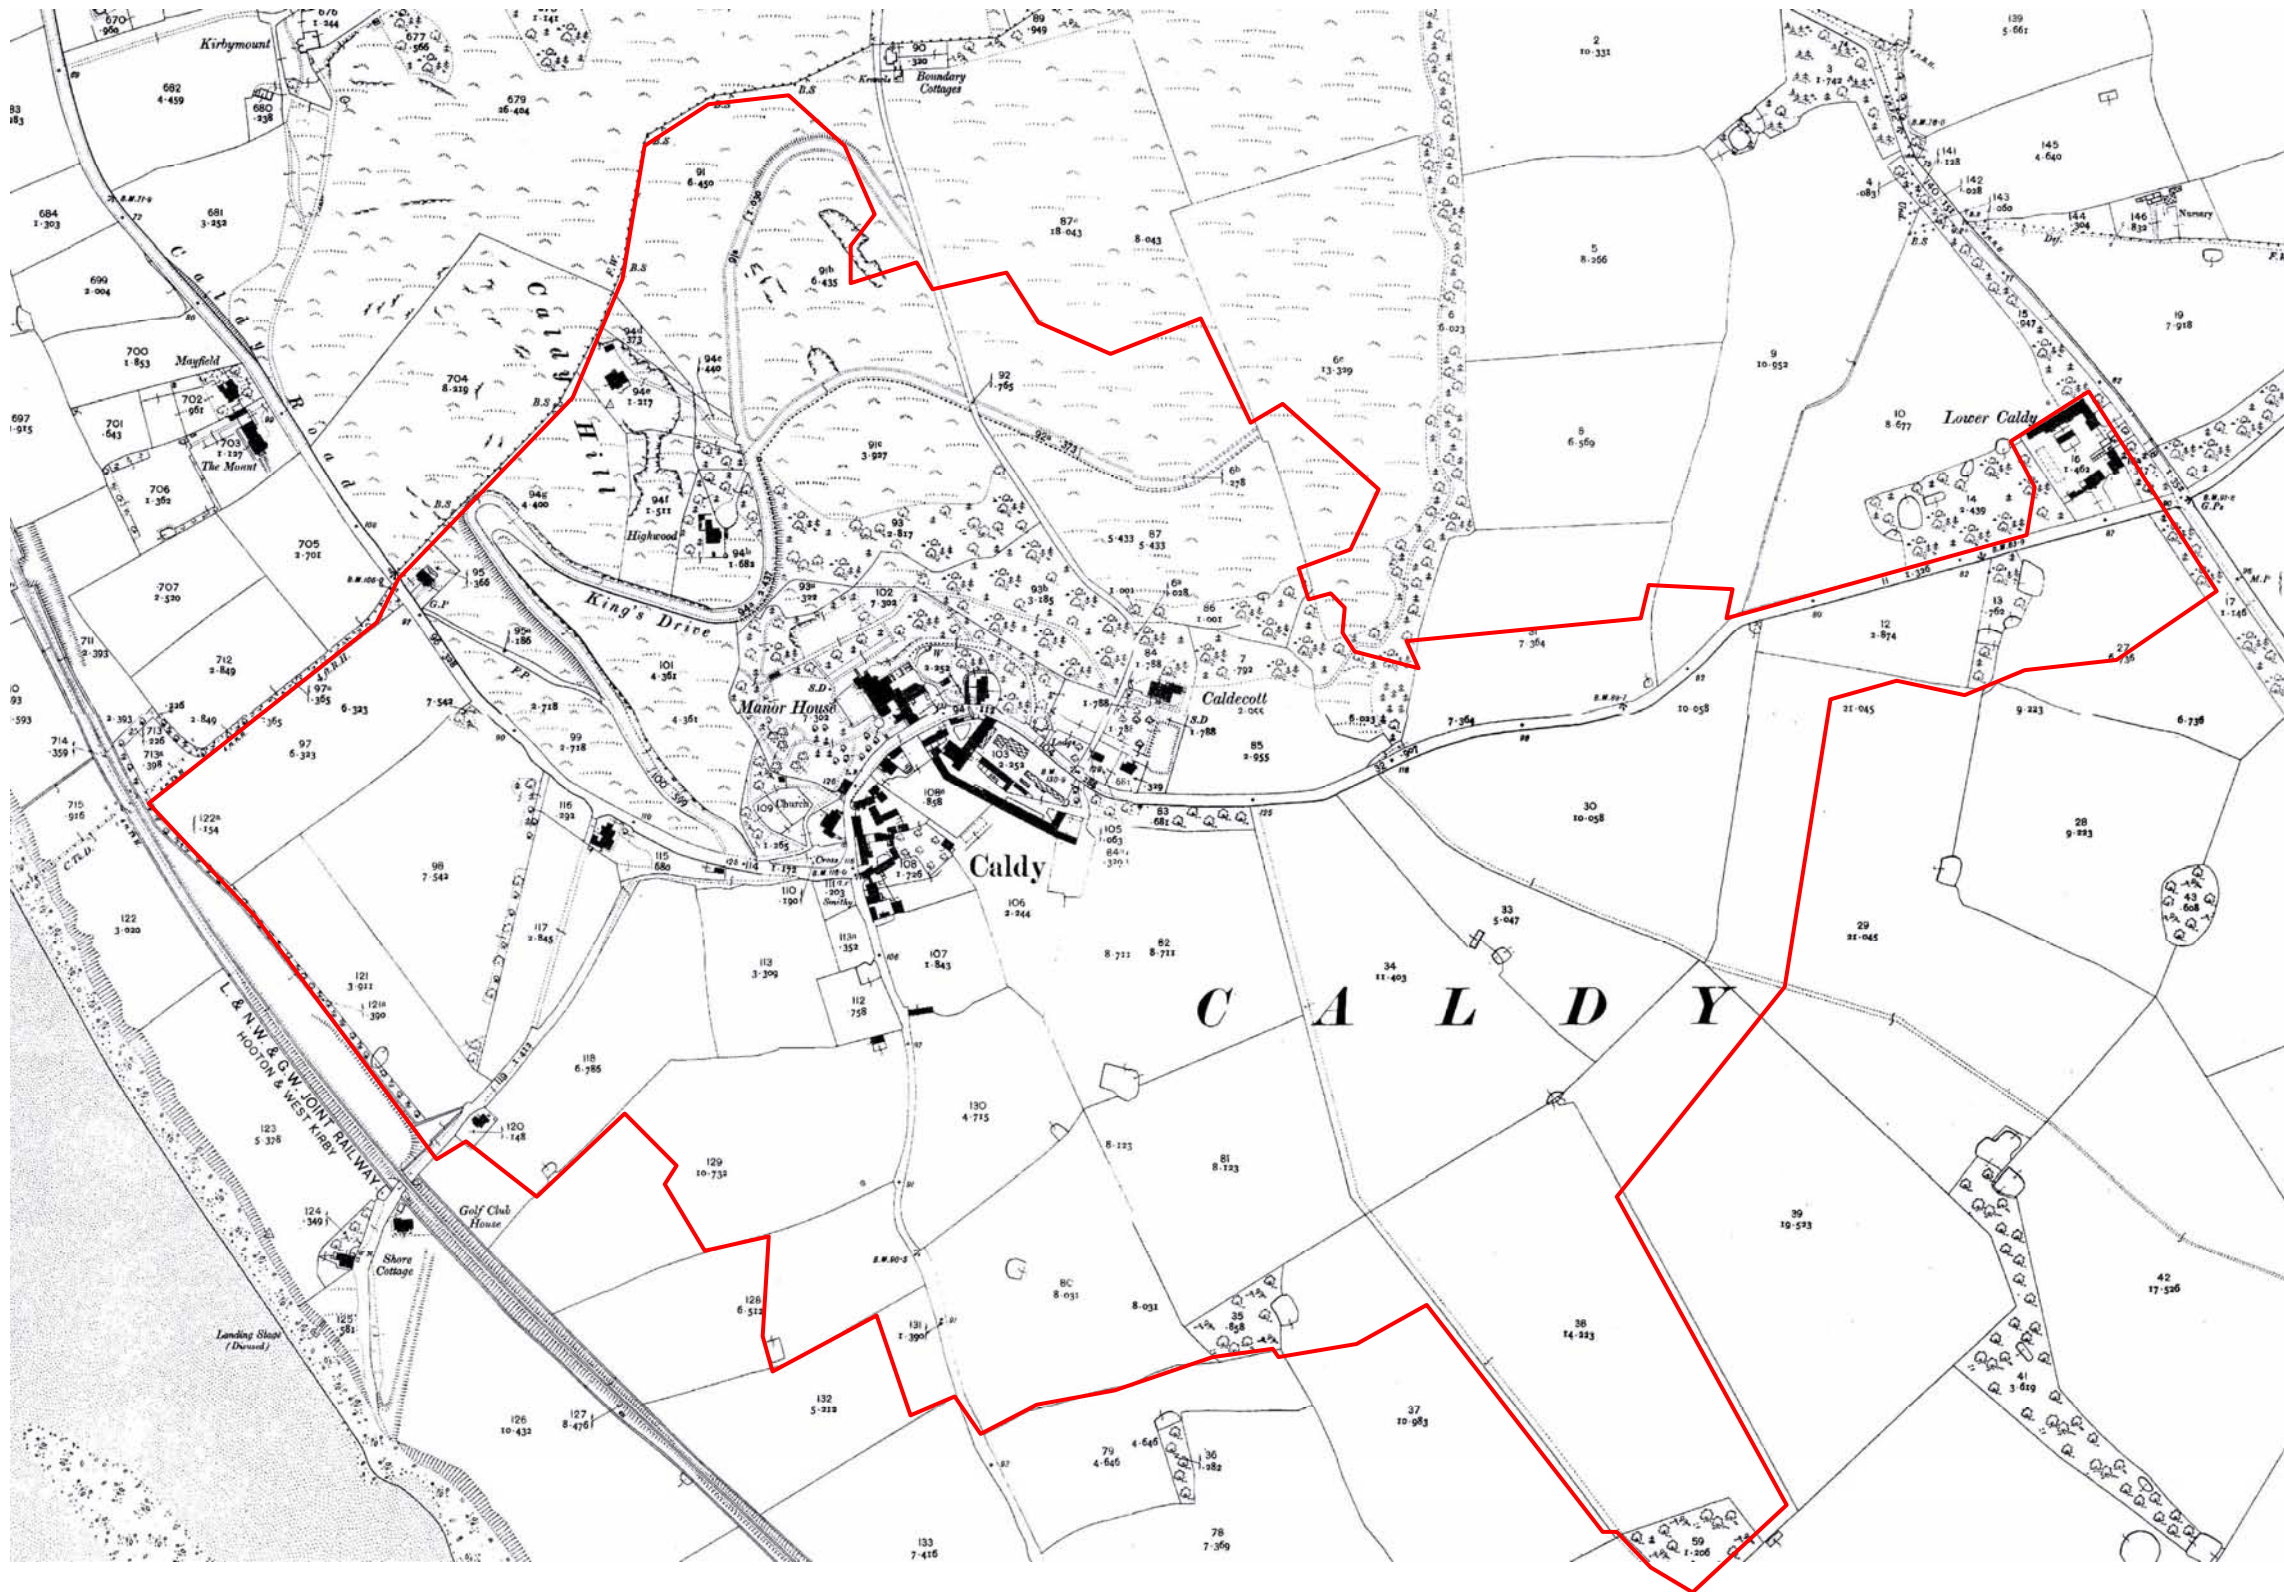

CALDY CONSERVATION AREA APPRAISAL AND MANAGEMENT PLAN

APPENDIX E2 – HISTORIC MAPS – OS MAP 1870

Donald Insall Associates Ltd, 2007 – Wirral Council 2009

CALDY CONSERVATION AREA APPRAISAL AND MANAGEMENT PLAN

APPENDIX E2 – HISTORIC MAPS – OS MAP 1890

Donald Insall Associates Ltd, 2007 – Wirral Council 2009

CALDY CONSERVATION AREA APPRAISAL AND MANAGEMENT PLAN

APPENDIX E2 – HISTORIC MAPS – OS MAP 1910

Donald Insall Associates Ltd, 2007 – Wirral Council 2009