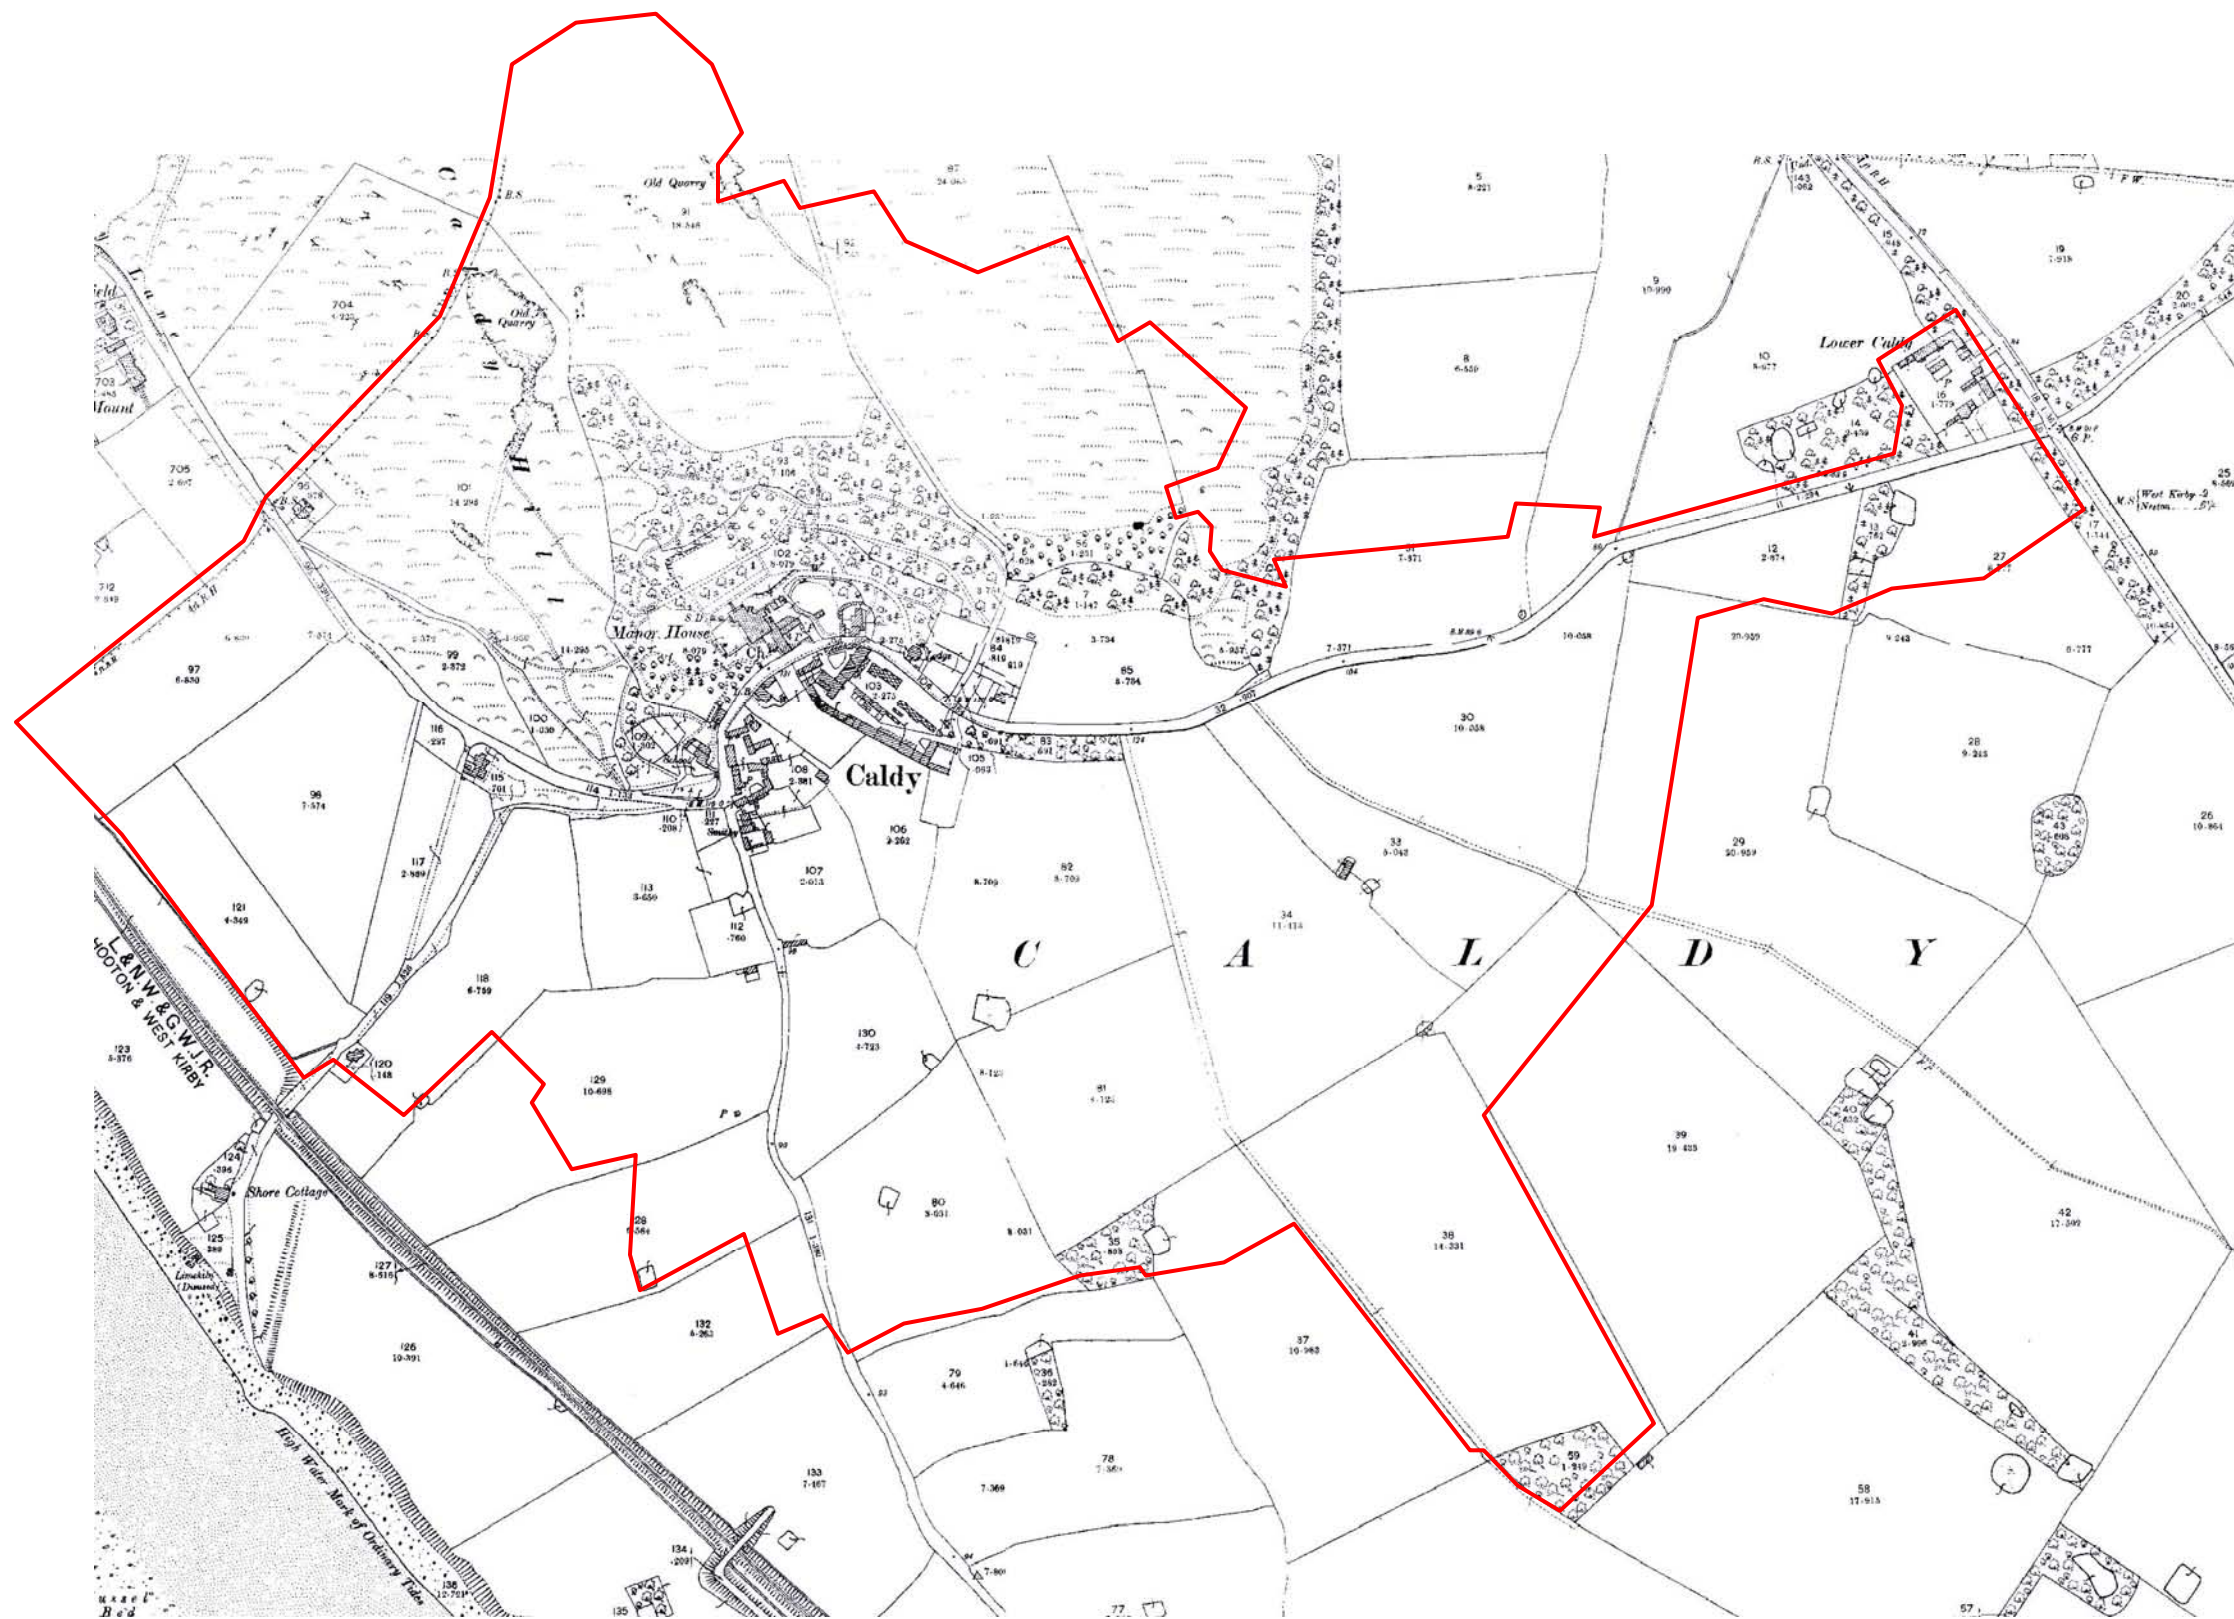

CALDY CONSERVATION AREA APPRAISAL AND MANAGEMENT PLAN

APPENDIX E2 – HISTORIC MAPS – OS MAP 1870

Donald Insall Associates Ltd, 2007 – Wirral Council 2009

CALDY CONSERVATION AREA APPRAISAL AND MANAGEMENT PLAN