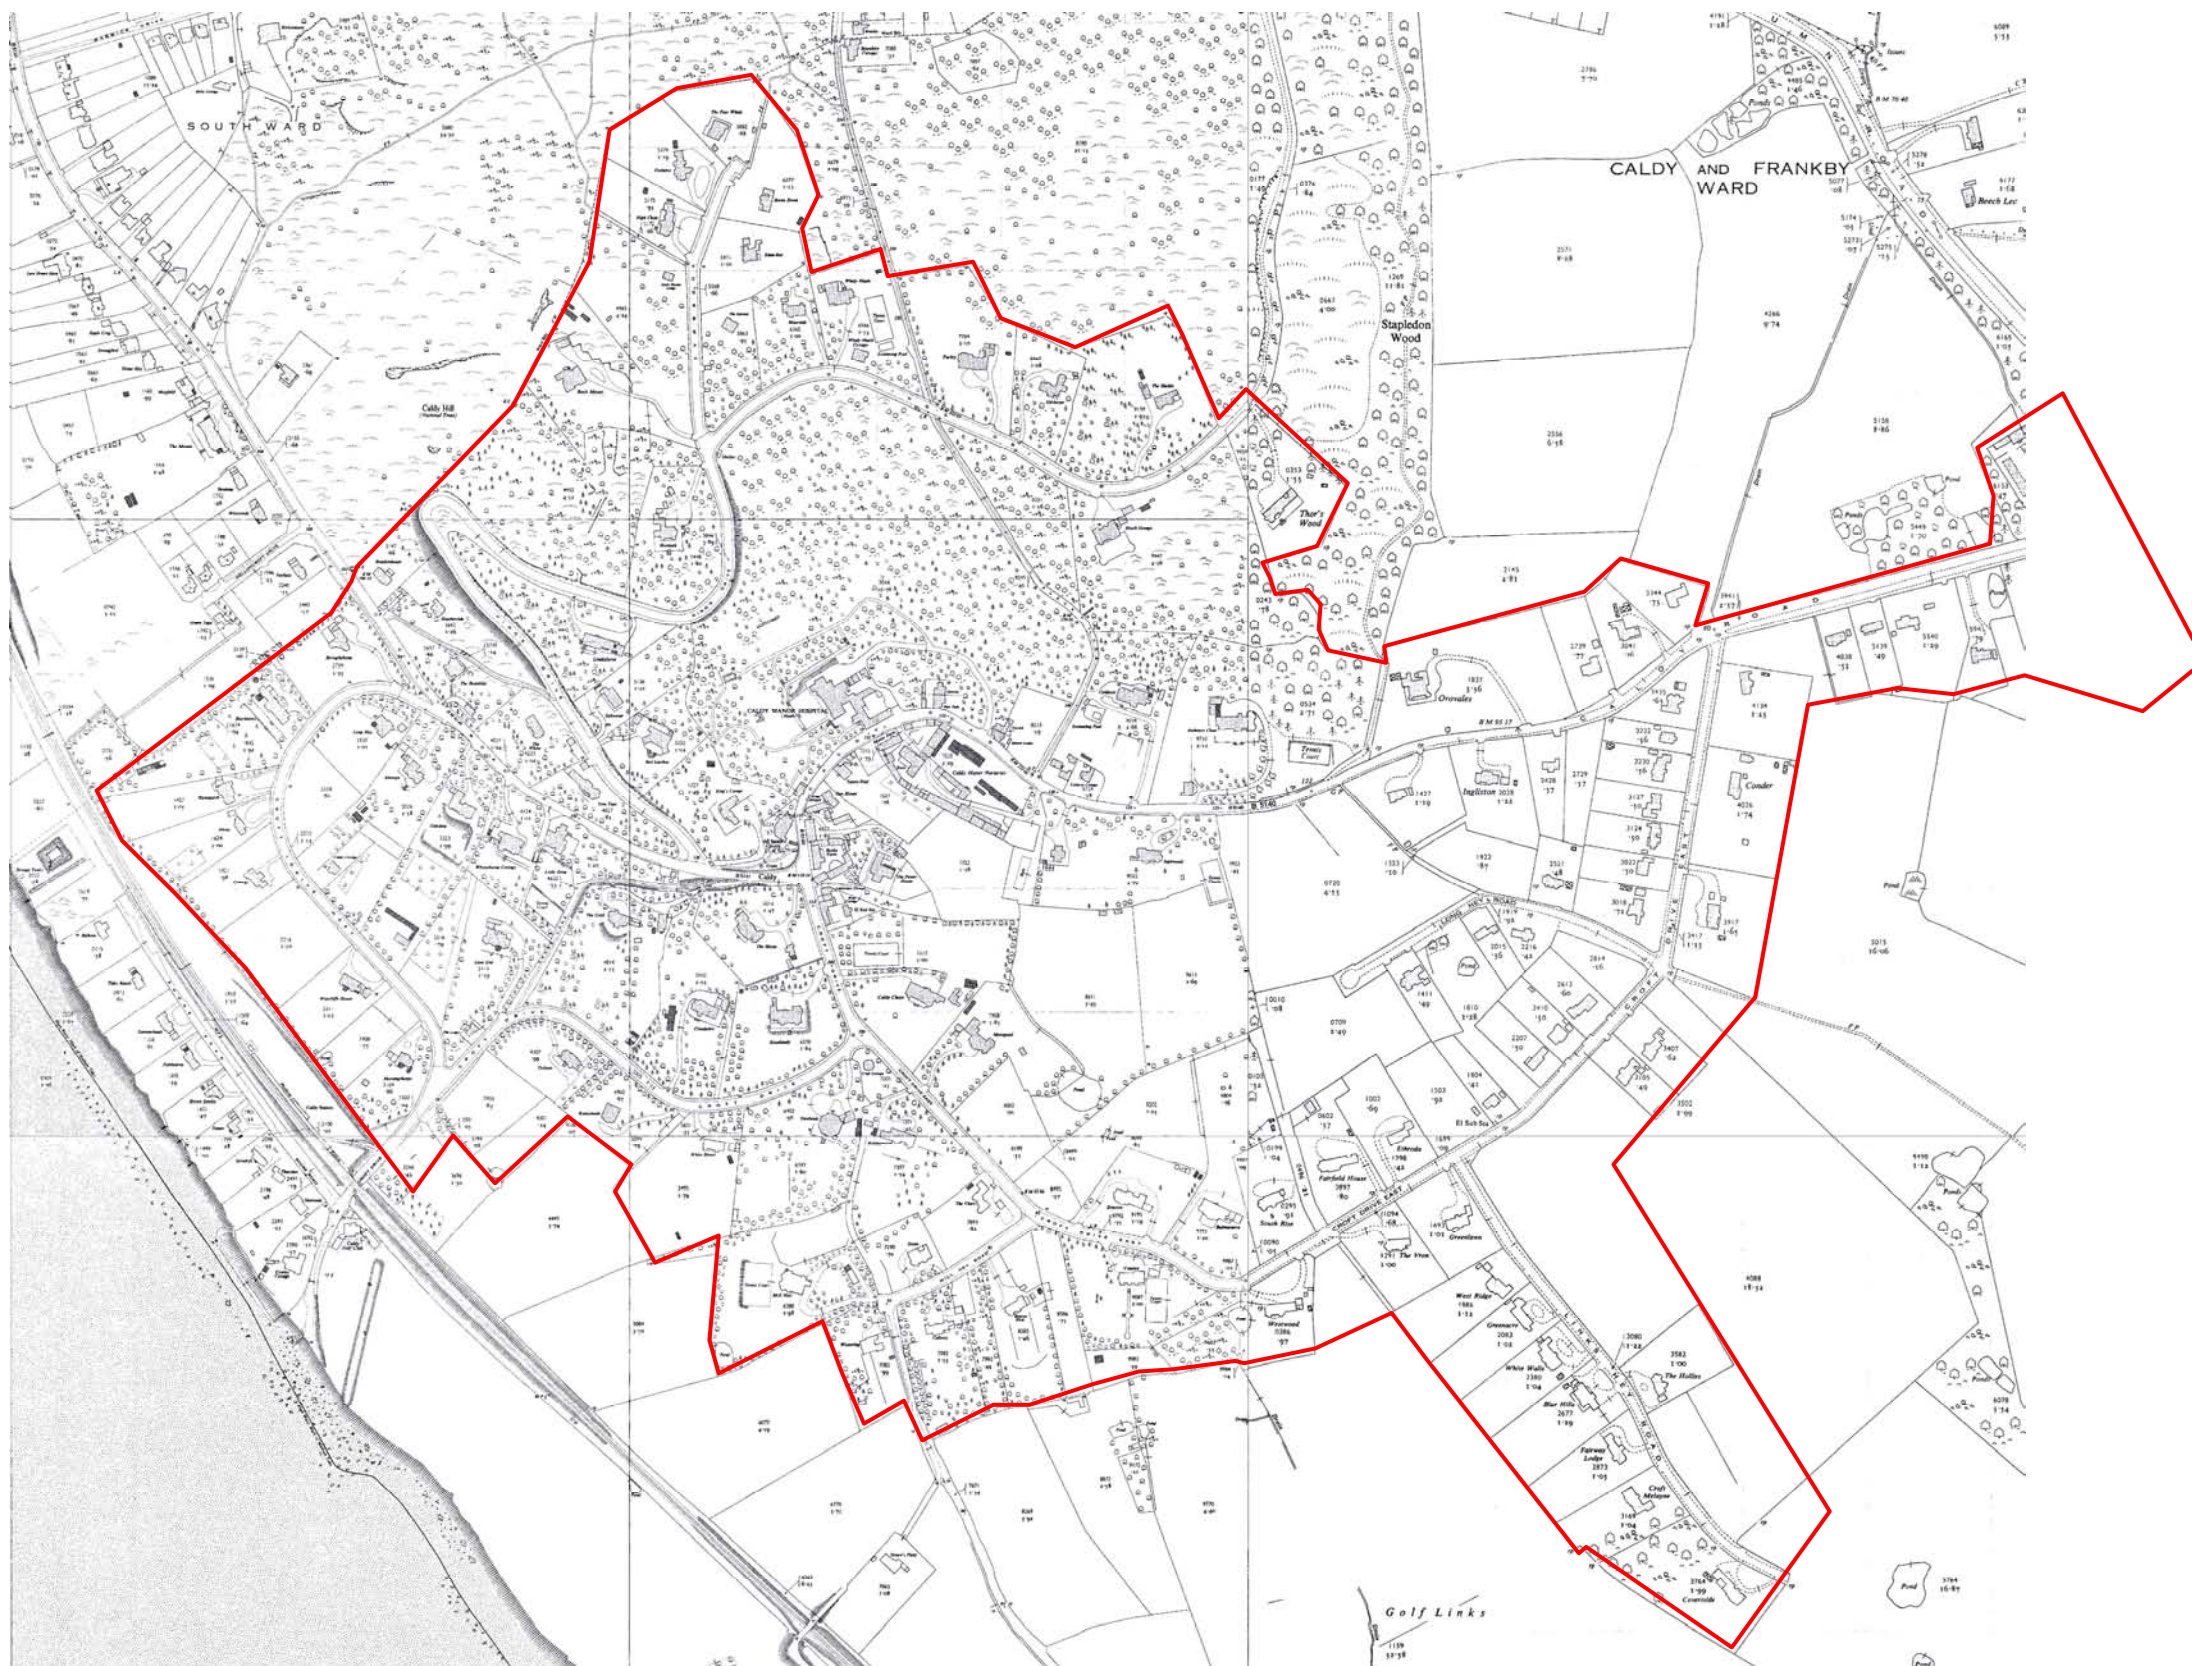

CALDY CONSERVATION AREA APPRAISAL AND MANAGEMENT PLAN

APPENDIX E2 – HISTORIC MAPS – OS MAP ‘POST-WAR’

Donald Insall Associates Ltd, 2007 – Wirral Council 2009