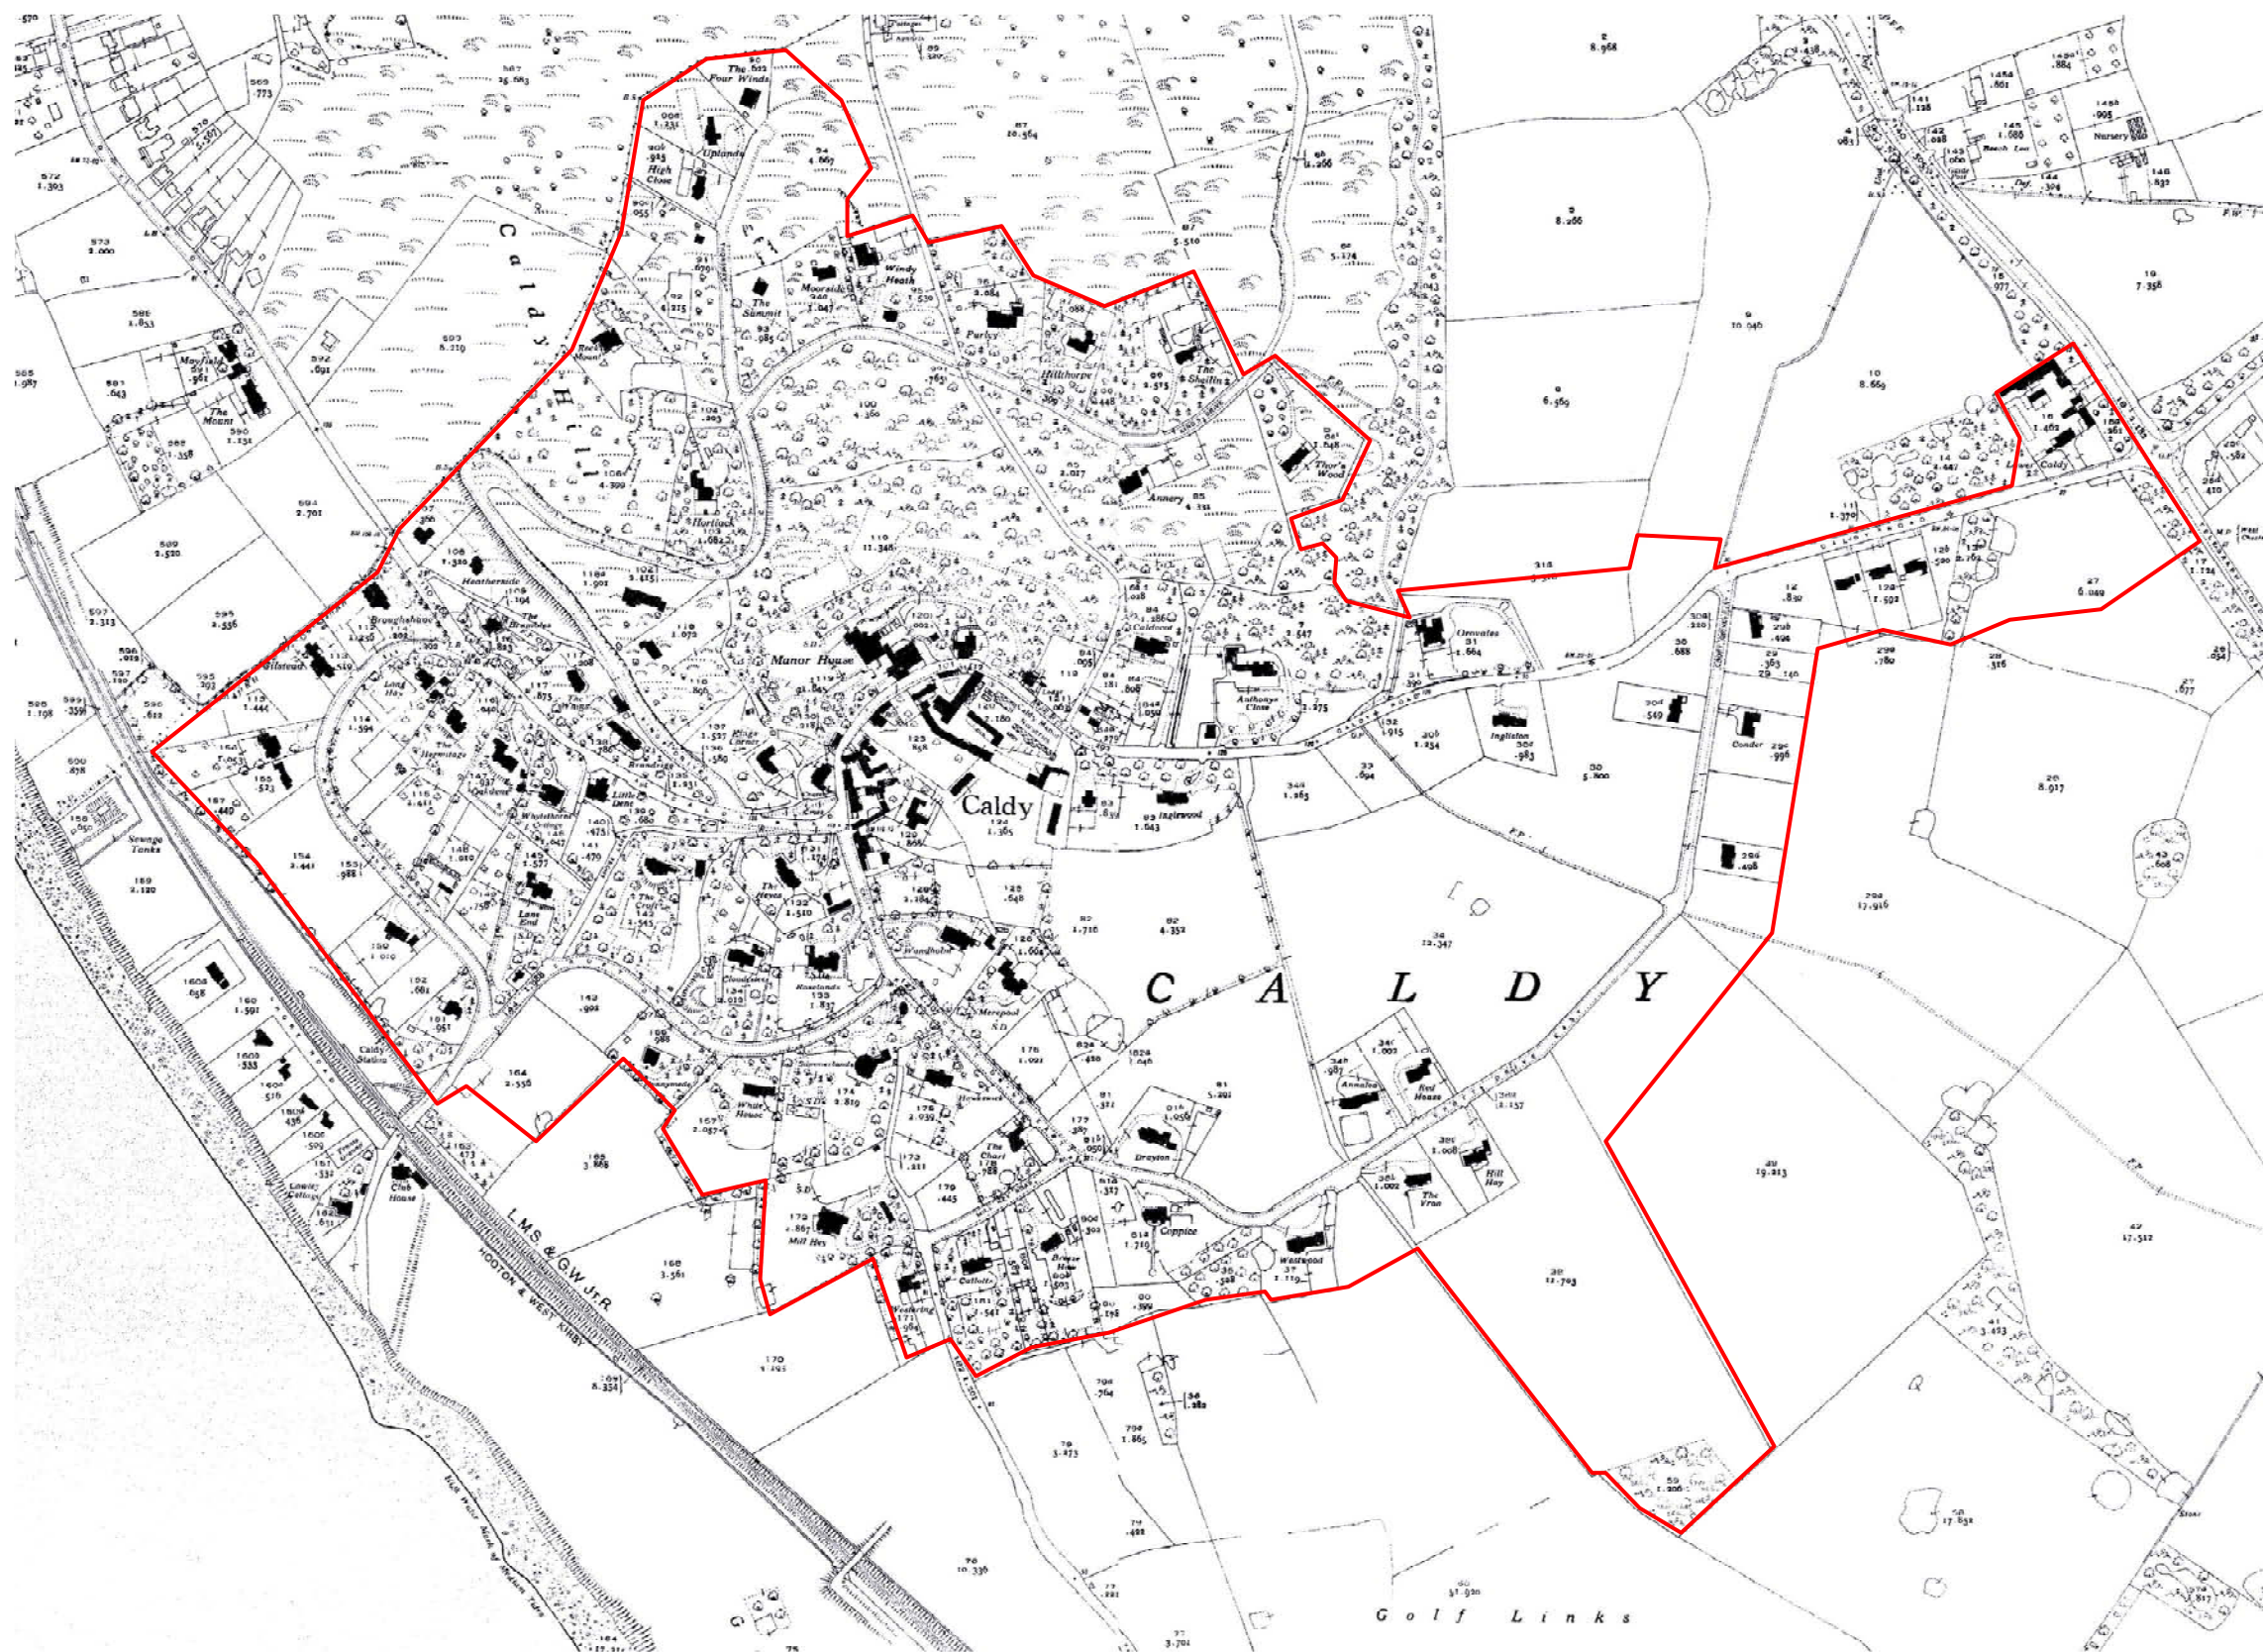

APPENDIX E2 – HISTORIC MAPS – OS MAP 1890

Donald Insall Associates Ltd, 2007 – Wirral Council 2009

CALDY CONSERVATION AREA APPRAISAL AND MANAGEMENT PLAN

APPENDIX E2 – HISTORIC MAPS – OS MAP 1910

Donald Insall Associates Ltd, 2007 – Wirral Council 2009