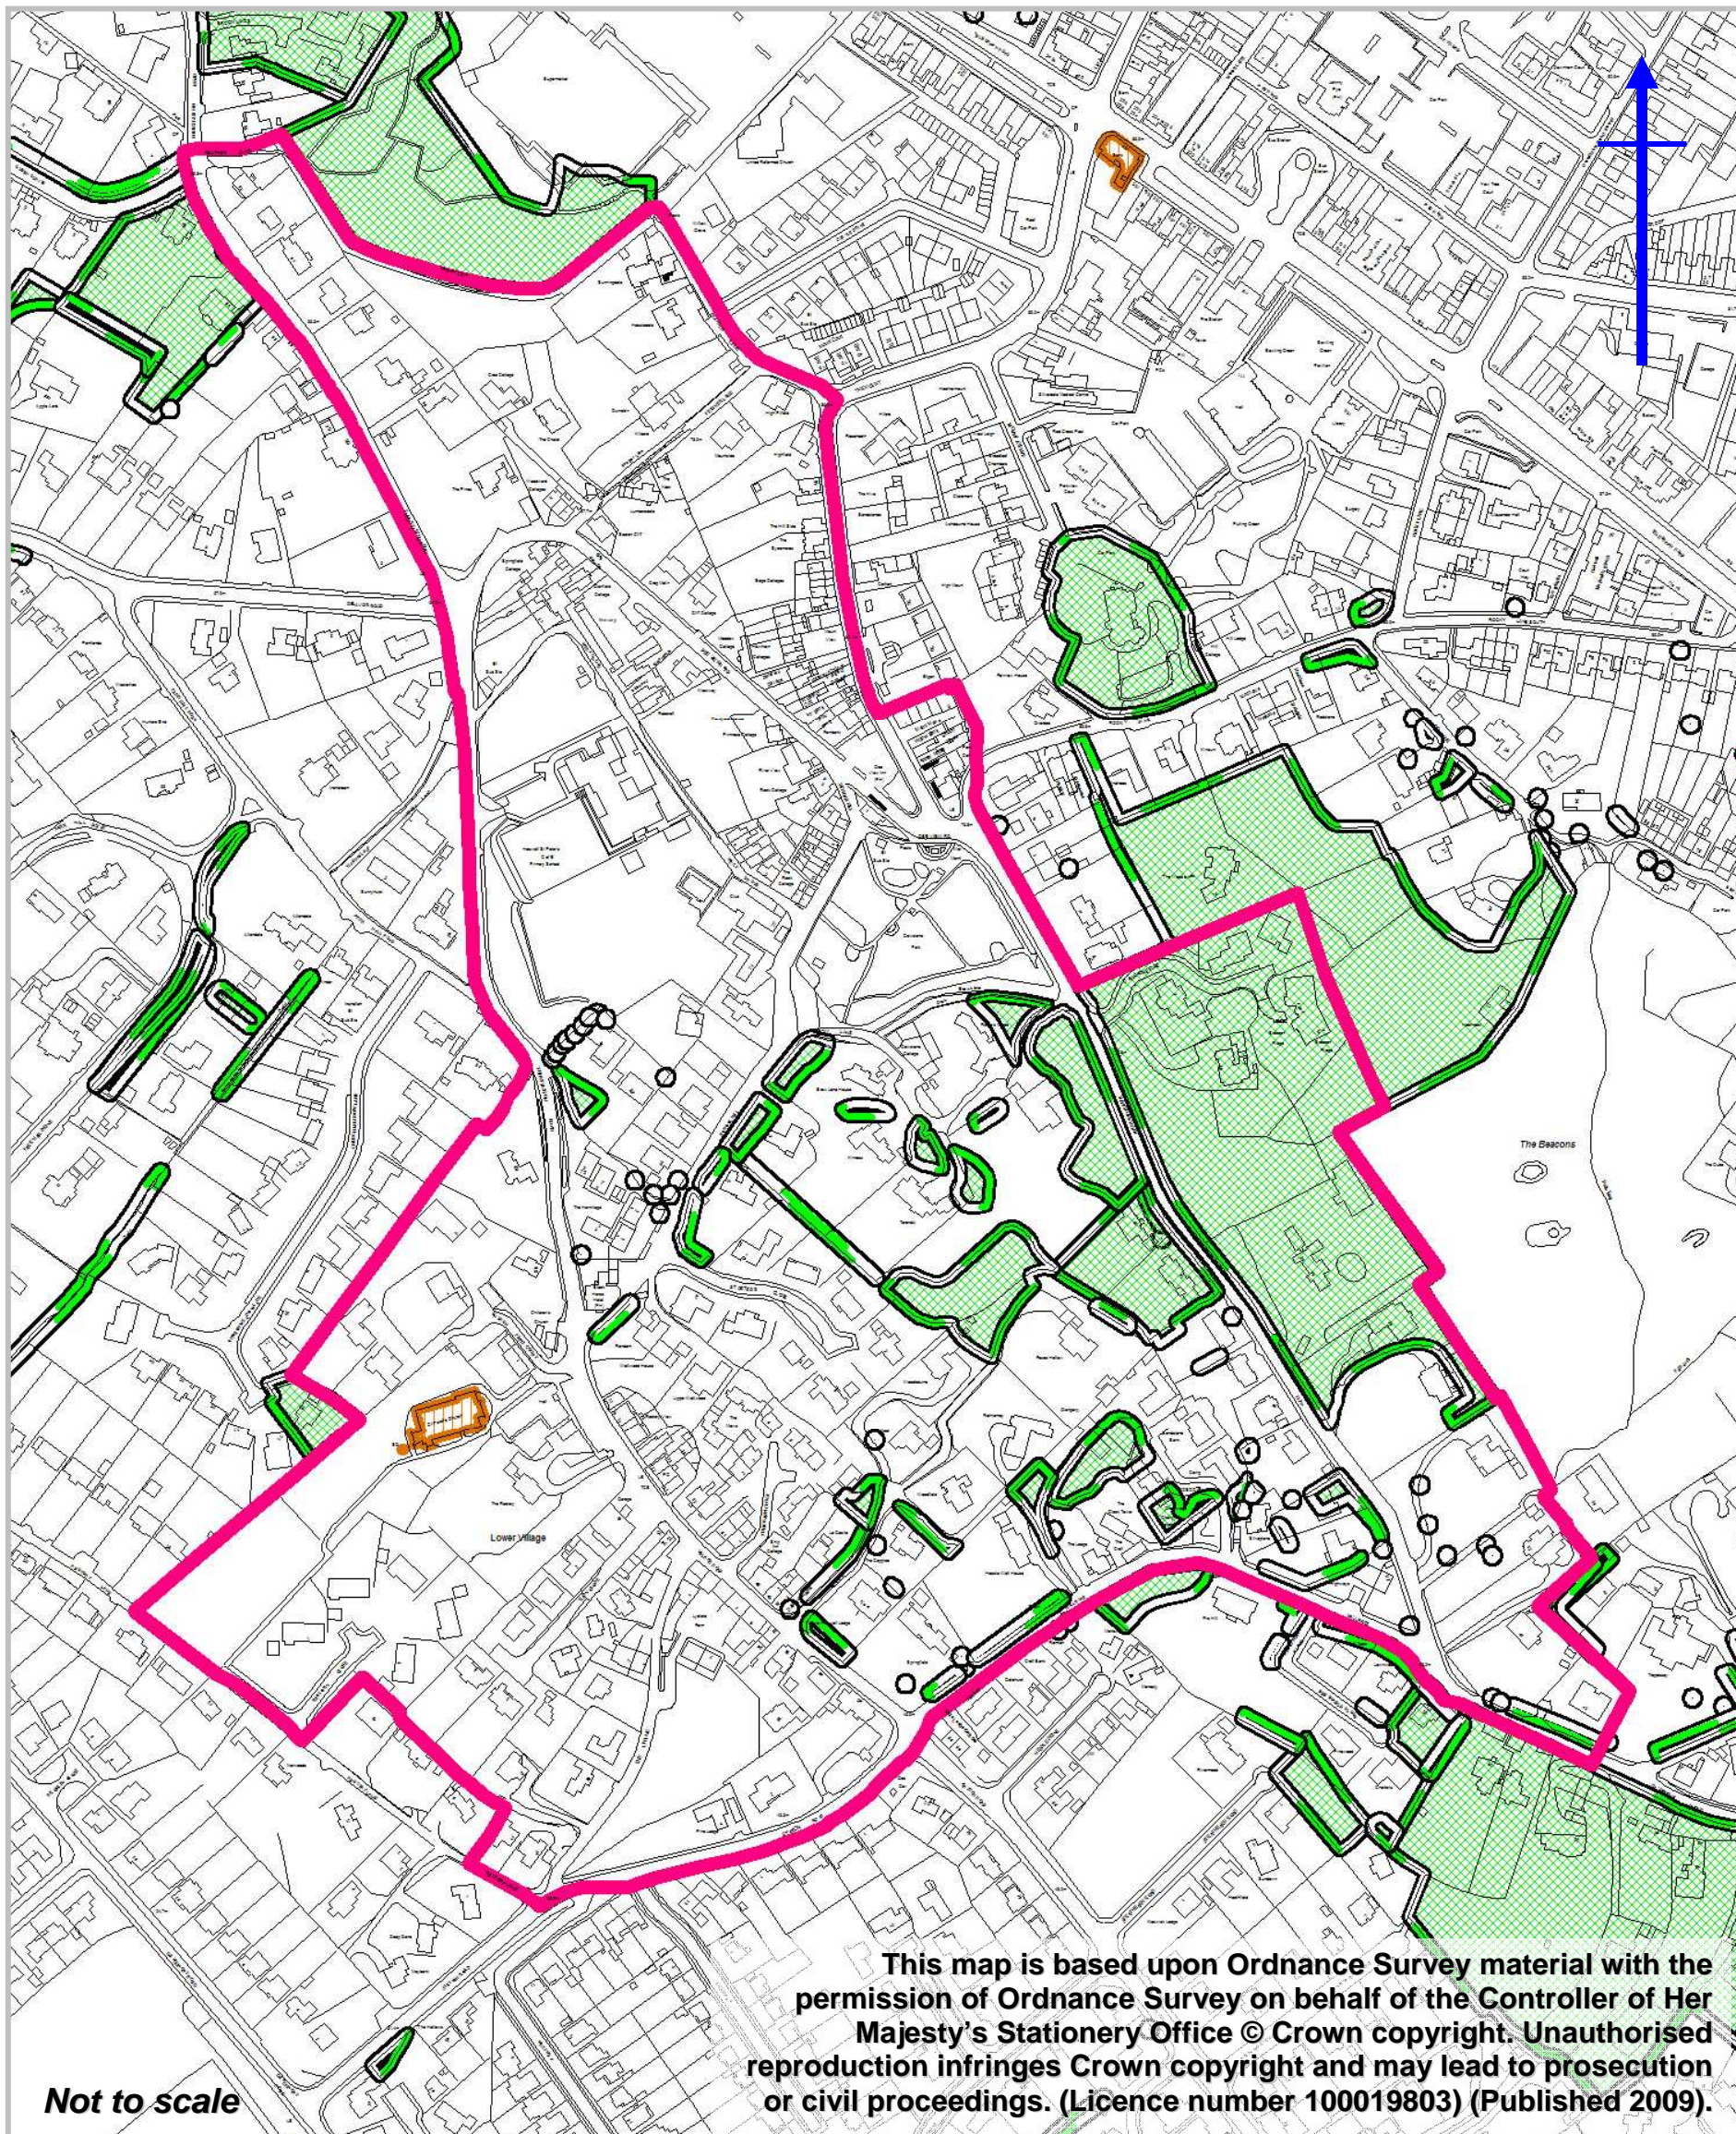

# Heswall Lower Village Conservation Area

## Key

Listed Buildings

Tree Preservation Orders

Conservation Area Boundary