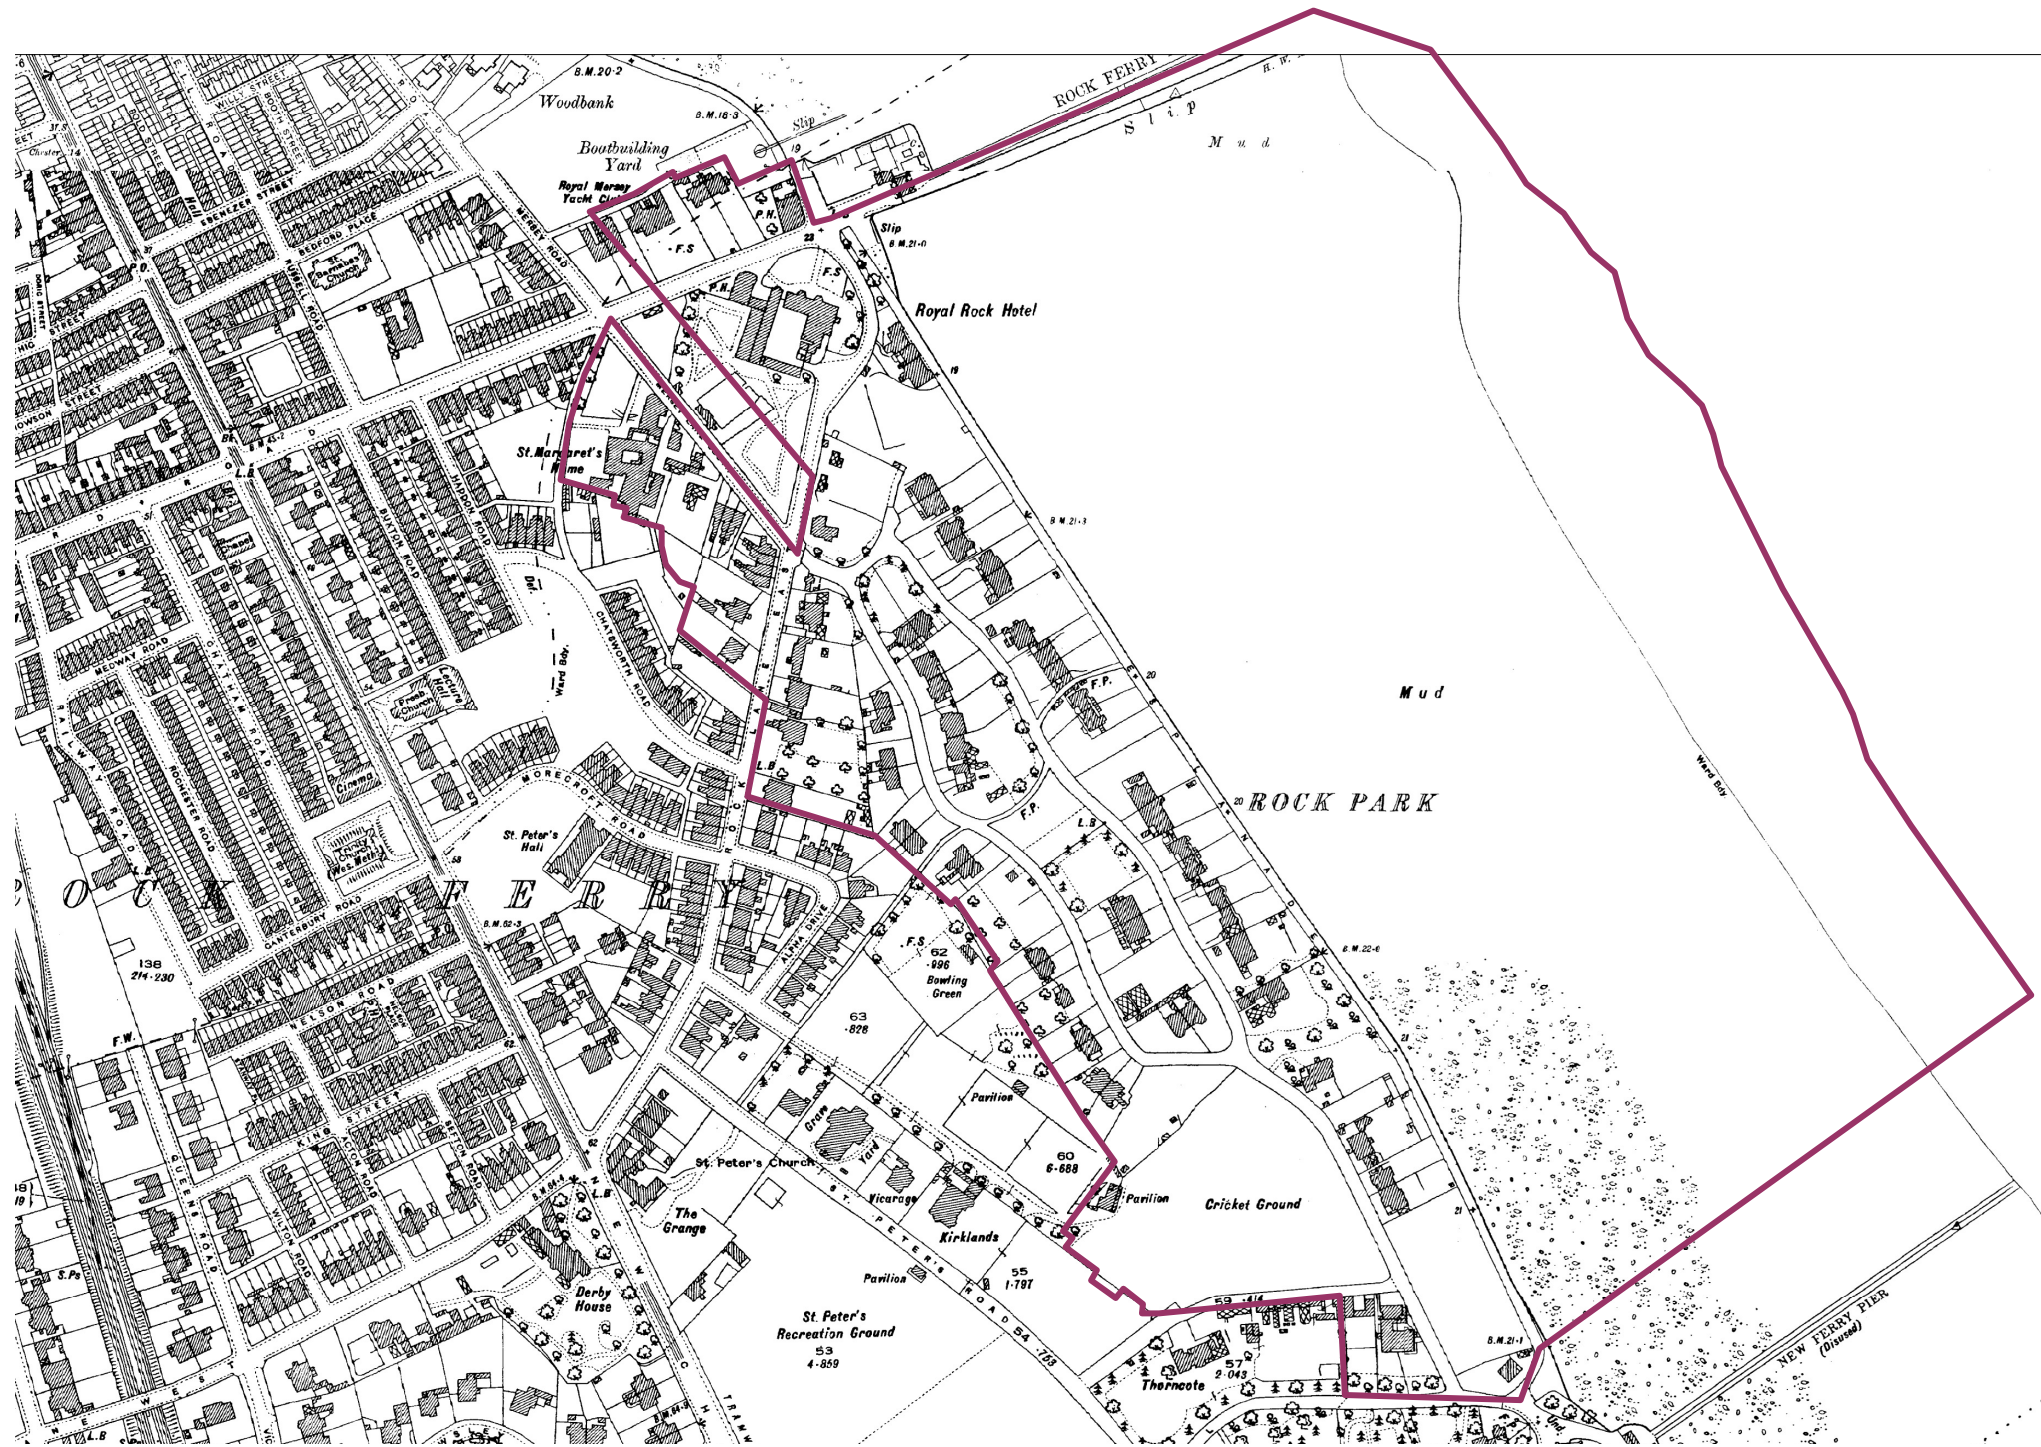

APPENDIX E – HISTORIC PLANS – C. 1870S

Donald Insall Associates Ltd, 2007 – Wirral Council 2009

ROCK PARK CONSERVATION AREA APPRAISAL AND MANAGEMENT PLAN

APPENDIX E – HISTORIC PLANS – C. 1890S

Donald Insall Associates Ltd, 2007 – Wirral Council 2009