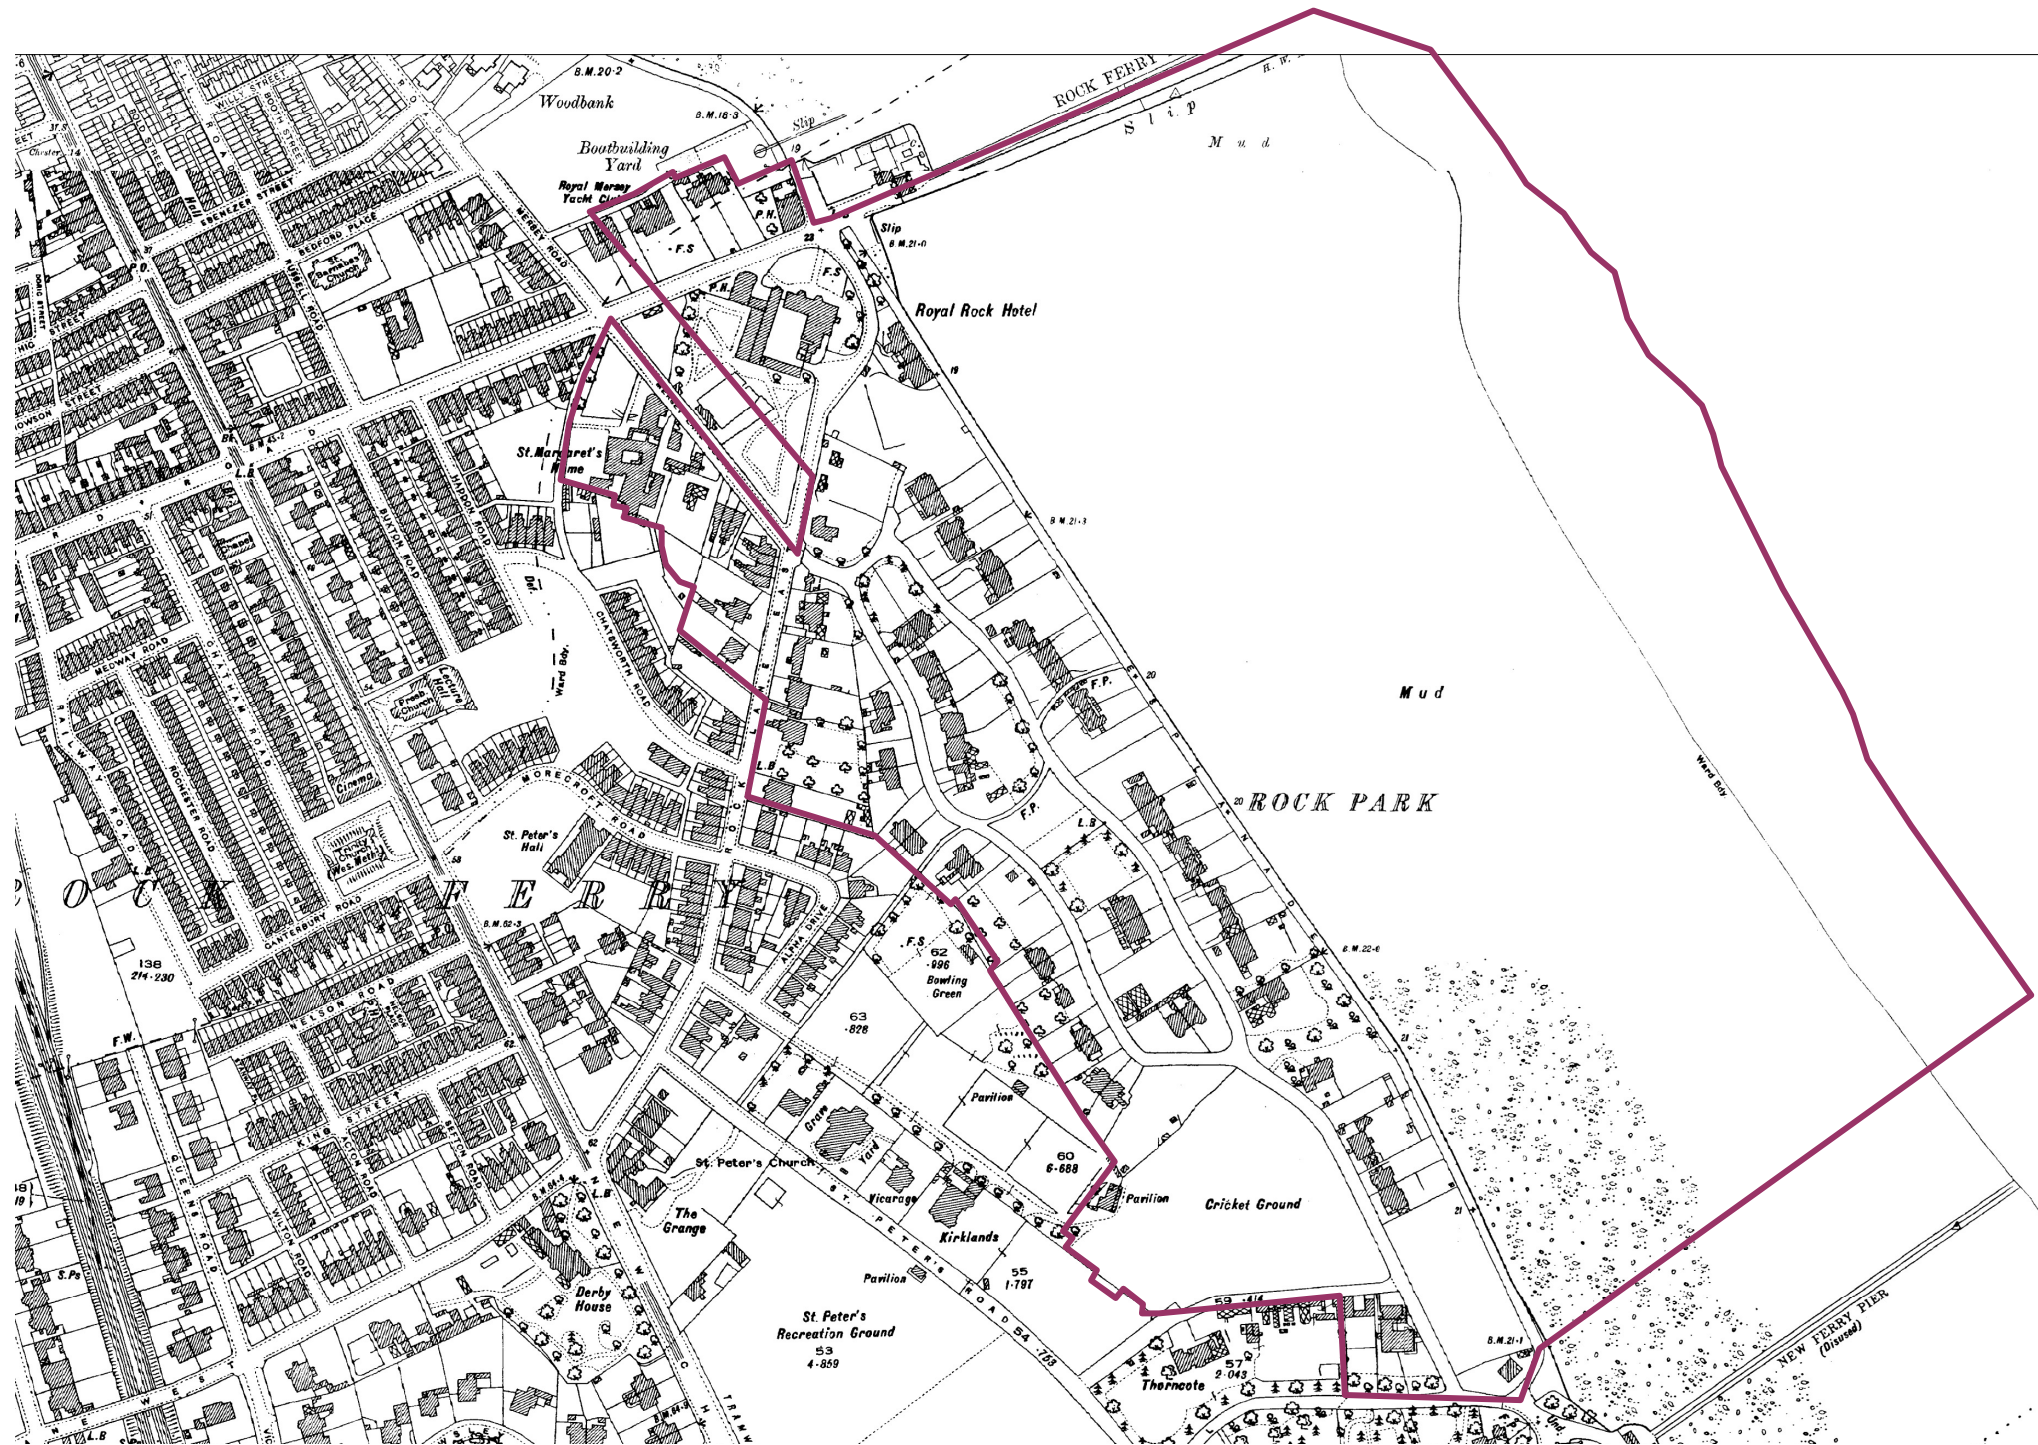

---

ROCK PARK CONSERVATION AREA APPRAISAL & MANAGEMENT PLAN

---

---

ROCK PARK CONSERVATION AREA APPRAISAL AND MANAGEMENT PLAN

---

APPENDIX E – HISTORIC PLANS – C. 1910S

Donald Insall Associates Ltd, 2007 – Wirral Council 2009